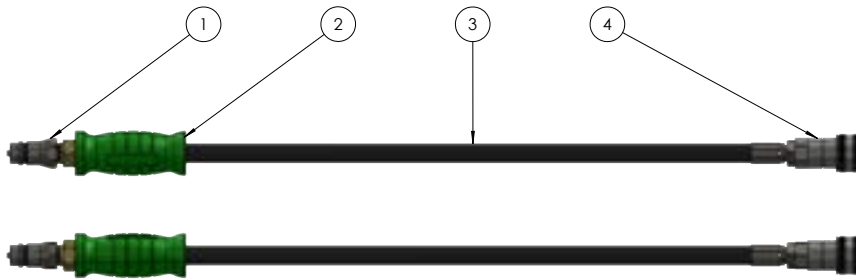

Item	Part #	Description
1	R1805001	Male Quick Connect
2	R1899011	Handle Grip: Green
3	X1330387	32'-3" Hydraulic Hose: #8MPT - #8 MPT
4	R1805004	Female Coupling
5	R1611801	Snap Ring: 1-3/16"