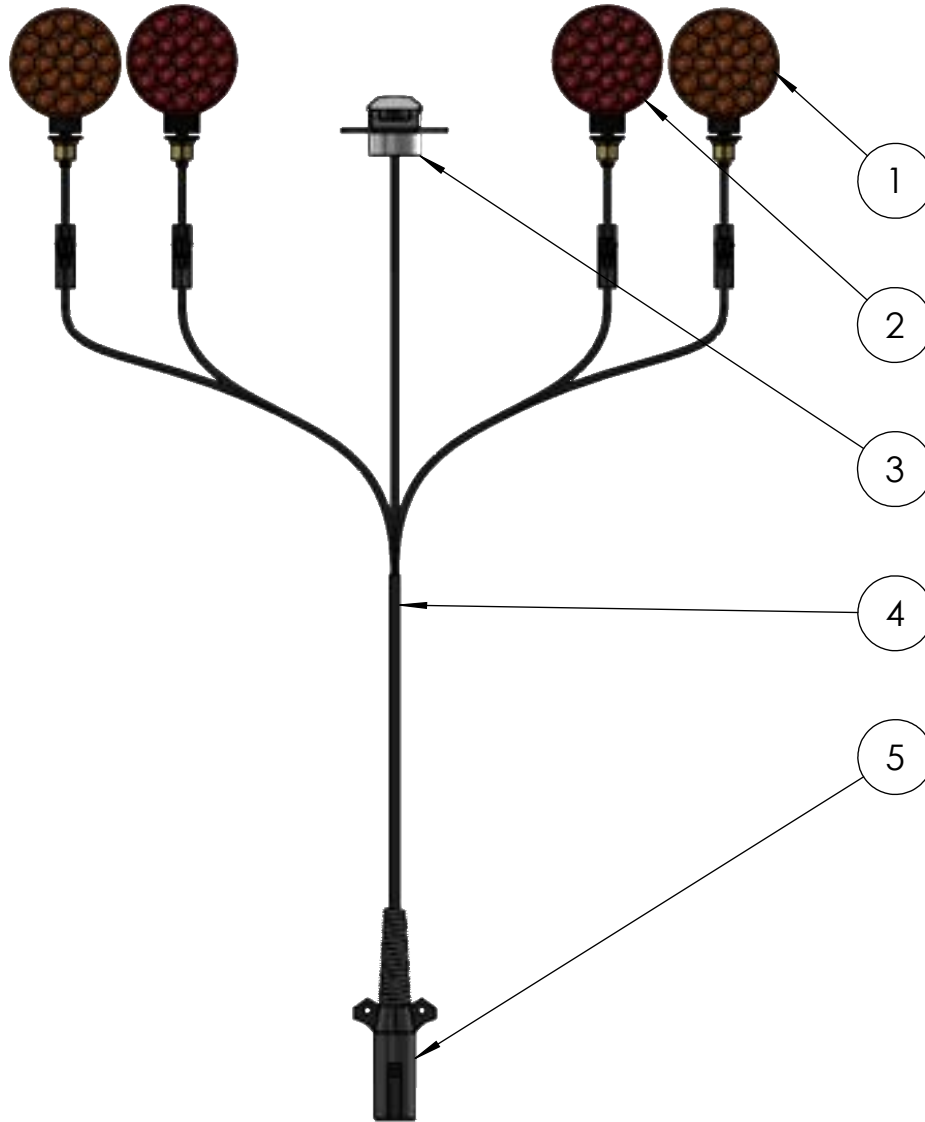

Item	Part #	Description	Seal Kit #
1	R1802045	Elbow, Restrictor, 90°: #6 MORFS - #8 MORB	
2	R1941201-01	Cylinder, Tie-Rod: 4" x 12"	KR100008
3	R1802007	Elbow, 90°: #6 MORFS - #8MORB	
4	X1310369	Hydraulic Hose:	
5	X1310384	Hydraulic Hose:	
6	R1899012	Grip, Hydraulic Hose: Red	
7	R1805001	Male Quick Connect: #8 FPT	

Item	Part #	Description
1	R1805001	Male Quick Connect
2	R1899010	Handle Grip: Blue
3	X1330384	32' Hydraulic Hose: #8MPT - #8 MPT
4	R1805004	Female Coupling
5	R1611801	Snap Ring: 1-3/16"

Item	Part #	Description
1	R1805001	Male Quick Connect
2	R1899011	Handle Grip: Green
3	X1330387	32'-3" Hydraulic Hose: #8MPT - #8 MPT
4	R1805004	Female Coupling
5	R1611801	Snap Ring: 1-3/16"

Item	Part #	Description
1	R1805001	Male Quick Connect
2	R1899013	Handle Grip: Yellow
3	X1330381	31'-9" Hydraulic Hose: #8MPT - #8 MPT
4	R1805004	Female Coupling
5	R1611801	Snap Ring: 1-3/16"

Item	Part #	Description
1	R1806030	Selector Valve Control
2	R9913146	Decal: Selector Valve
3	R1803014	Selector Valve
4	R1805004	Female Coupling
5	R1802007	Elbow, 90°: #6 MORFS - #8MORB
6	X1310381	31'-9" Hydraulic Hose: #8 MPT - #6 FORFSX
7	X1310381	31'-9" Hydraulic Hose: #8 MPT - #6 FORFSX
8	R1899013	Handle Grip: Yellow
9	R1805001	Male Quick Connect