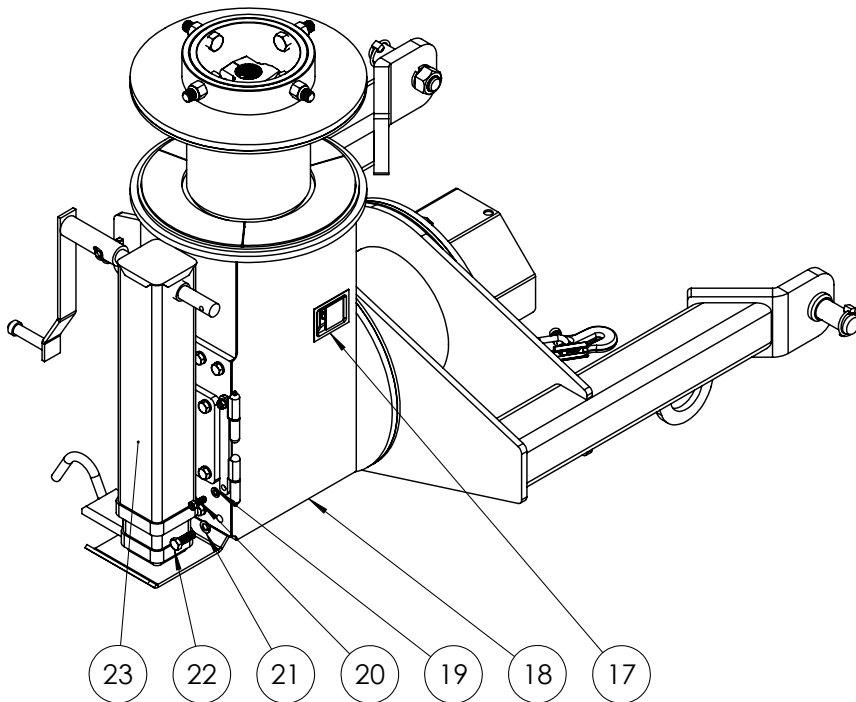

Item	Part #	Description
1	R0130925	Bolt: 3-4"-10 x 2-1/2"
2	R0430109	Lock Nut, Nylon: 3/4"-10
3	PM027001	Wear Cylinder: 8"ID x 8"L
4	WC007001	Gearbox Mount Box
5	PP05029-01	Jack Mount Plate
6	R0620008	Lock Washer: 5/8"
7	R0130815	Bolt: 5/8"-11 x 1-1/2"
8	WC007003	Hookup Component
9	R9910001	Safety Chain: 3/8" x 60", Grd. 70
10	PM057002	Wear Pad: 1/3 Circle
11	WC007004	Swivel Retainer
12	R0130930	Bolt: 3/4"-10 x 3"
13	PP017007	Guard: Front Driveline
14	R0330109	Nut: 3/4"-10
15a	R0811338	Lift Arm Pin: 1-1/8" x 6-1/4", Category 2
15b	R0815338	Lift Arm Pin: 1-7/16" x 5-3/4", Category 3
16	R0805150	Lynch Pin: 7/16" x 1-9/16"
17	R9919001	Flush Mount Paddle Handle Latch
18	WC007007-01	Gearbox Access Door
19	R0620004	Lock Washer: 3/8"
20	R0130410	Bolt: 3/8"-16 x 1"
21	R0620006	Lock Washer: 1/2"
22	R0130615	Bolt: 1/2"-13 x 1-1/2"
23	R9909008	Jack: 10K

Item	Part #	Description	Reference #
1	WC007020-01	Light Bracket: Left	
2	R0805150	Lynch Pin: 7/16" x 1-9/16"	
3	PP017003	Driveline Guard	
4	N/A	Electrical (See Page 23)	
5	WC007008	Electrical Plug Mount Bracket	
6	R0430104	Lock Nut, Nylon: 3/8"-16	
7	WC007002	Axle Frame	
8	WC007021-01	Light Bracket: Right	
9	PP037027-01	Front Light Guard	
10	R0130410	Bolt: 3/8"-16 x 1"	
11	R0620004	Lock Washer: 3/8"	
12	R0510104	Flat Washer: 3/8"	
13	R0130650	Bolt: 1/2"-13 x 5"	
14	PB307001	Spindle Sleeve Bushing	
15	R9903008-01	Hub/Spindle Assembly (See Page 10)	
16	KW100008	Wheel/Tire Assembly	
16 a	R9908009	Wheel: 8" - 8-Bolt, 1-1/8" offset	
16 b	R9907001	Tire: 320/70R15	
17	R0430106	Lock Nut, Nylon: 1/2"-13	
18	R0540102	Flat Washer: 1/4"	
19	R0130210	Bolt: 1/4"-20 x 1"	
20	PP017006	Washer: 1-3/4"ID x 2-1/2"OD	
21	R1618001	External Snap Ring: 1-3/4"	
22	R9940001	Connection Shaft: 1-3/4" x 14"	
23	R0430108	Lock Nut, Nylon: 5/8"-11	
24	R1100008-02	Bearing/Flange: 1-3/4" bore, 4-Bolt	UCF209-112D1
25	R0130830	Bolt: 5/8"-11 x 3"	