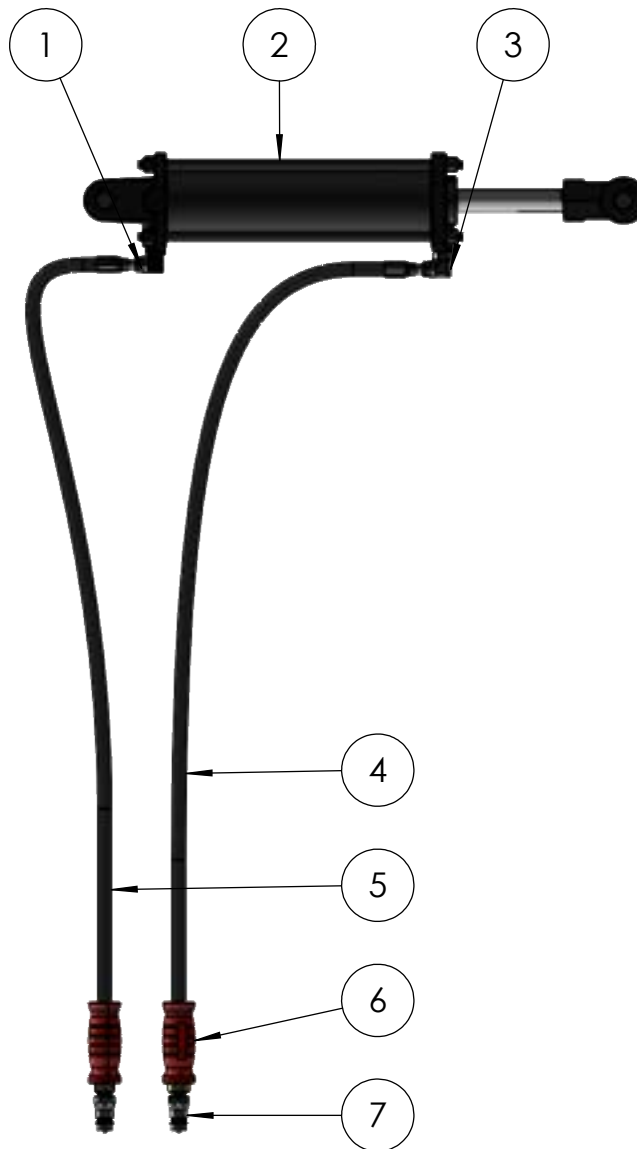

Item	Part #	Description	Seal Kit #
1	R1802045	Elbow, Restrictor, 90°: #6 MORFS - #8 MORB	
2	R1941201-01	Cylinder, Tie-Rod: 4" x 12"	KR100008
3	R1802007	Elbow, 90°: #6 MORFS - #8MORB	
4	X1310369	Hydraulic Hose:	
5	X1310384	Hydraulic Hose:	
6	R1899012	Grip, Hydraulic Hose: Red	
7	R1805001	Male Quick Connect: #8 FPT