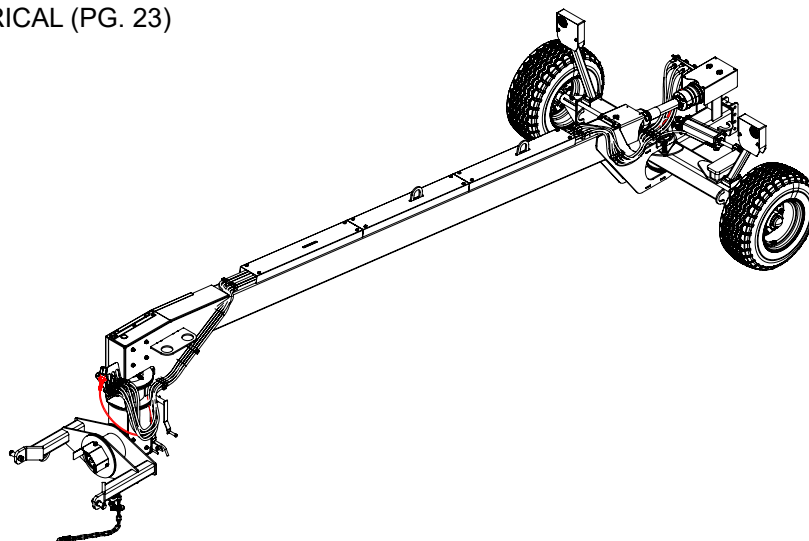

Item	Part #	Description
1	R0130925	Bolt: 3-4"-10 x 2-1/2"
2	R0430109	Lock Nut, Nylon: 3/4"-10
3	PM027001	Wear Cylinder: 8"ID x 8"L
4	WC007001	Gearbox Mount Box
5	PP05029-01	Jack Mount Plate
6	R0620008	Lock Washer: 5/8"
7	R0130815	Bolt: 5/8"-11 x 1-1/2"
8	WC007003	Hookup Component
9	R9910001	Safety Chain: 3/8" x 60", Grd. 70
10	PM057002	Wear Pad: 1/3 Circle
11	WC007004	Swivel Retainer
12	R0130930	Bolt: 3/4"-10 x 3"
13	PP017007	Guard: Front Driveline
14	R0330109	Nut: 3/4"-10
15a	R0811338	Lift Arm Pin: 1-1/8" x 6-1/4", Category 2
15b	R0815338	Lift Arm Pin: 1-7/16" x 5-3/4", Category 3
16	R0805150	Lynch Pin: 7/16" x 1-9/16"
17	R9919001	Flush Mount Paddle Handle Latch
18	WC007007-01	Gearbox Access Door
19	R0620004	Lock Washer: 3/8"
20	R0130410	Bolt: 3/8"-16 x 1"
21	R0620006	Lock Washer: 1/2"
22	R0130615	Bolt: 1/2"-13 x 1-1/2"
23	R9909008	Jack: 10K