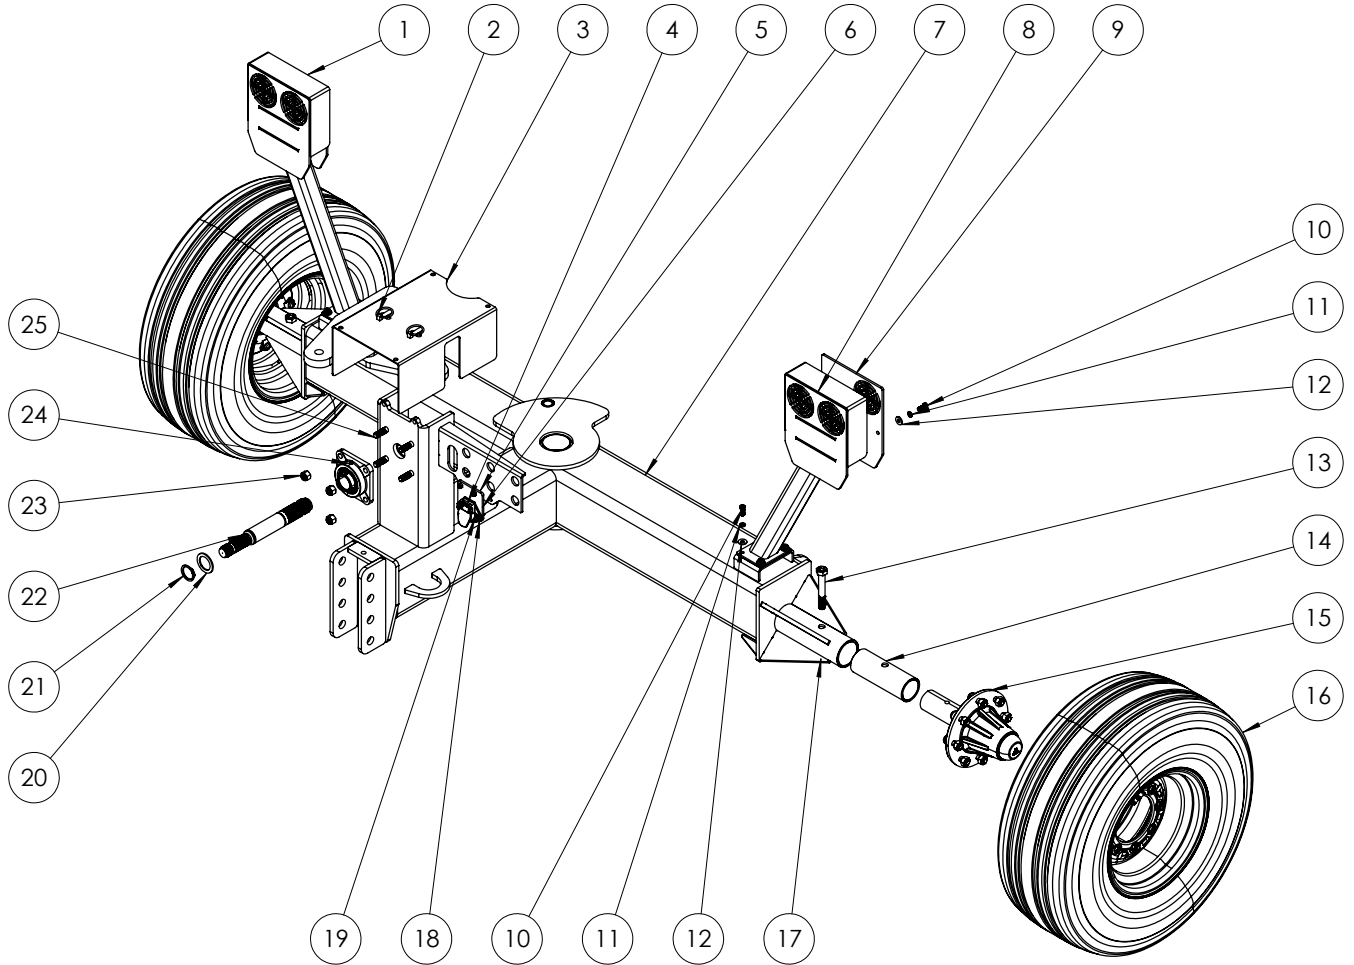

Item	Part #	Description
1	R0130925	Bolt: 3-4"-10 x 2-1/2"
2	R0430109	Lock Nut, Nylon: 3/4"-10
3	PM027001	Wear Cylinder: 8"ID x 8"L
4	WC007001	Gearbox Mount Box
5	PP05029-01	Jack Mount Plate
6	R0620008	Lock Washer: 5/8"
7	R0130815	Bolt: 5/8"-11 x 1-1/2"
8	WC007003	Hookup Component
9	R9910001	Safety Chain: 3/8" x 60", Grd. 70
10	PM057002	Wear Pad: 1/3 Circle
11	WC007004	Swivel Retainer
12	R0130930	Bolt: 3/4"-10 x 3"
13	PP017007	Guard: Front Driveline
14	R0330109	Nut: 3/4"-10
15a	R0811338	Lift Arm Pin: 1-1/8" x 6-1/4", Category 2
15b	R0815338	Lift Arm Pin: 1-7/16" x 5-3/4", Category 3
16	R0805150	Lynch Pin: 7/16" x 1-9/16"
17	R9919001	Flush Mount Paddle Handle Latch
18	WC007007-01	Gearbox Access Door
19	R0620004	Lock Washer: 3/8"
20	R0130410	Bolt: 3/8"-16 x 1"
21	R0620006	Lock Washer: 1/2"
22	R0130615	Bolt: 1/2"-13 x 1-1/2"
23	R9909008	Jack: 10K

Item	Part #	Description	Reference #
1	WC007020-01	Light Bracket: Left	
2	R0805150	Lynch Pin: 7/16" x 1-9/16"	
3	PP017003	Driveline Guard	
4	N/A	Electrical (See Page 23)	
5	WC007008	Electrical Plug Mount Bracket	
6	R0430104	Lock Nut, Nylon: 3/8"-16	
7	WC007002	Axle Frame	
8	WC007021-01	Light Bracket: Right	
9	PP037027-01	Front Light Guard	
10	R0130410	Bolt: 3/8"-16 x 1"	
11	R0620004	Lock Washer: 3/8"	
12	R0510104	Flat Washer: 3/8"	
13	R0130650	Bolt: 1/2"-13 x 5"	
14	PB307001	Spindle Sleeve Bushing	
15	R9903008-01	Hub/Spindle Assembly (See Page 10)	
16	KW100008	Wheel/Tire Assembly	
16 a	R9908009	Wheel: 8" - 8-Bolt, 1-1/8" offset	
16 b	R9907001	Tire: 320/70R15	
17	R0430106	Lock Nut, Nylon: 1/2"-13	
18	R0540102	Flat Washer: 1/4"	
19	R0130210	Bolt: 1/4"-20 x 1"	
20	PP017006	Washer: 1-3/4"ID x 2-1/2"OD	
21	R1618001	External Snap Ring: 1-3/4"	
22	R9940001	Connection Shaft: 1-3/4" x 14"	
23	R0430108	Lock Nut, Nylon: 5/8"-11	
24	R1100008-02	Bearing/Flange: 1-3/4" bore, 4-Bolt	UCF209-112D1
25	R0130830	Bolt: 5/8"-11 x 3"	