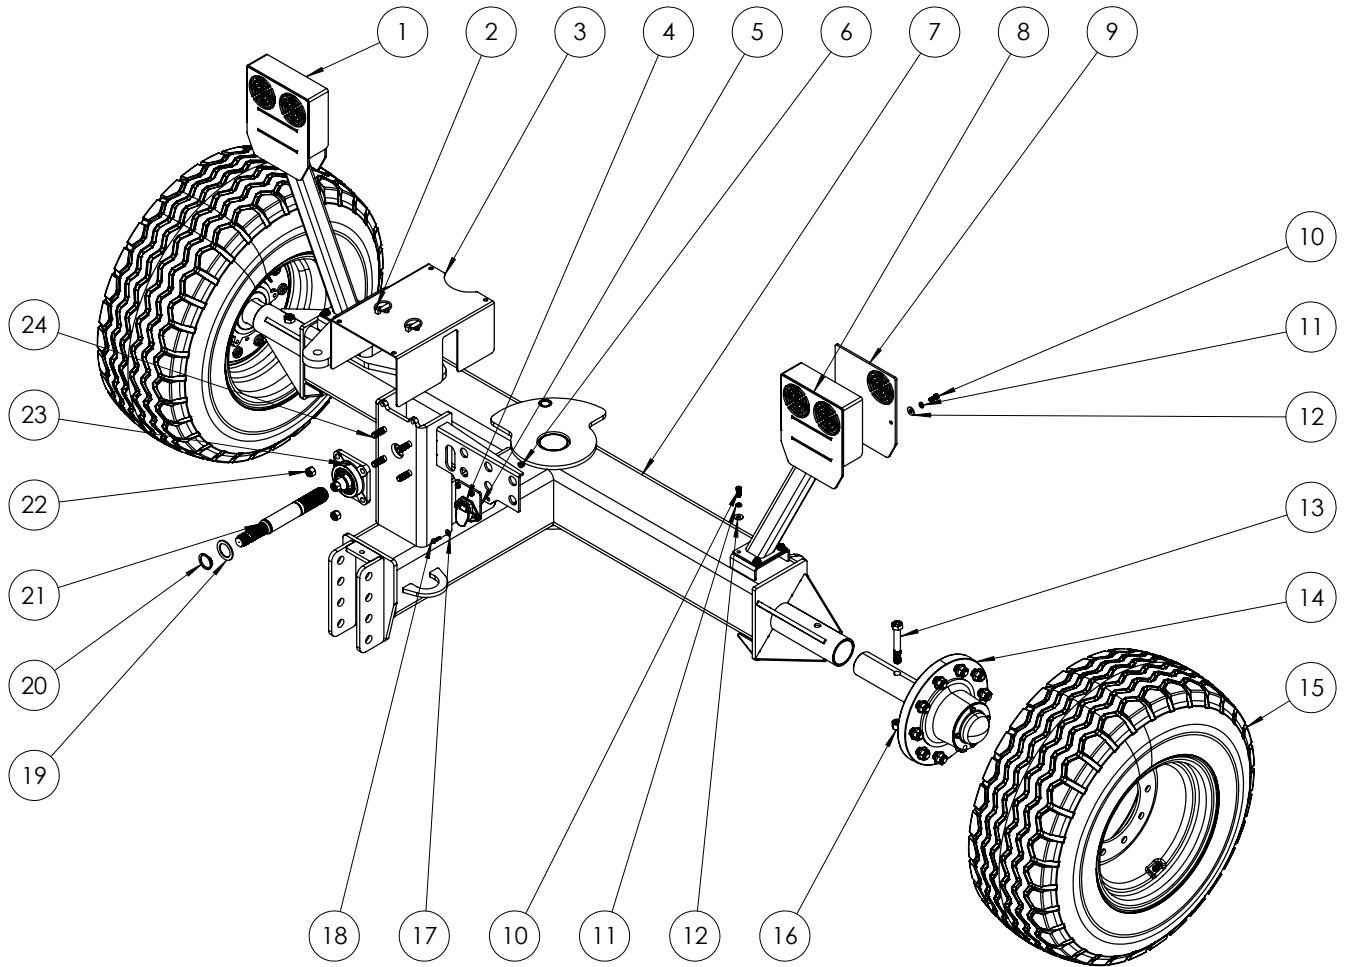

Item	Part #	Description
1	R0130925	Bolt: 3-4"-10 x 2-1/2"
2	R0430109	Lock Nut, Nylon: 3/4"-10
3	PM027001	Wear Cylinder: 8"ID x 8"L
4	WC007001	Gearbox Mount Box
5	PP05029-01	Jack Mount Plate
6	R0620008	Lock Washer: 5/8"
7	R0130815	Bolt: 5/8"-11 x 1-1/2"
8	WC007003	Hookup Component
9	R9910001	Safety Chain: 3/8" x 60", Grd. 70
10	PM057002	Wear Pad: 1/3 Circle
11	WC007004	Swivel Retainer
12	R0130930	Bolt: 3/4"-10 x 3"
13	PP017007	Guard: Front Driveline
14	R0330109	Nut: 3/4"-10
15a	R0811338	Lift Arm Pin: 1-1/8" x 6-1/4", Category 2
15b	R0815338	Lift Arm Pin: 1-7/16" x 5-3/4", Category 3
16	R0805150	Lynch Pin: 7/16" x 1-9/16"
17	R9919001	Flush Mount Paddle Handle Latch
18	WC007007-01	Gearbox Access Door
19	R0620004	Lock Washer: 3/8"
20	R0130410	Bolt: 3/8"-16 x 1"
21	R0620006	Lock Washer: 1/2"
22	R0130615	Bolt: 1/2"-13 x 1-1/2"
23	R9909008	Jack: 10K

Item	Part #	Description	Reference #
1	WC007020-01	Light Bracket: Left	
2	R0805150	Lynch Pin: 7/16" x 1-9/16"	
3	PP017003	Driveline Guard	
4	N/A	Electrical (See Page 23)	
5	WC007008	Electrical Plug Mount Bracket	
6	R0430104	Lock Nut, Nylon: 3/8"-16	
7	WC007002	Axle Frame	
8	WC007021-01	Light Bracket: Right	
9	PP037027-01	Front Light Guard	
10	R0130410	Bolt: 3/8"-16 x 1"	
11	R0620004	Lock Washer: 3/8"	
12	R0510104	Flat Washer: 3/8"	
13	R0130650	Bolt: 1/2"-13 x 5"	
14	PB307001	Spindle Sleeve Bushing	
15	R9903008-01	Hub/Spindle Assembly (See Page 10)	
16	KW100008	Wheel/Tire Assembly	
16 a	R9908009	Wheel: 8" - 8-Bolt, 1-1/8" offset	
16 b	R9907001	Tire: 320/70R15	
17	R0430106	Lock Nut, Nylon: 1/2"-13	
18	R0540102	Flat Washer: 1/4"	
19	R0130210	Bolt: 1/4"-20 x 1"	
20	PP017006	Washer: 1-3/4"ID x 2-1/2"OD	
21	R1618001	External Snap Ring: 1-3/4"	
22	R9940001	Connection Shaft: 1-3/4" x 14"	
23	R0430108	Lock Nut, Nylon: 5/8"-11	
24	R1100008-02	Bearing/Flange: 1-3/4" bore, 4-Bolt	UCF209-112D1
25	R0130830	Bolt: 5/8"-11 x 3"	