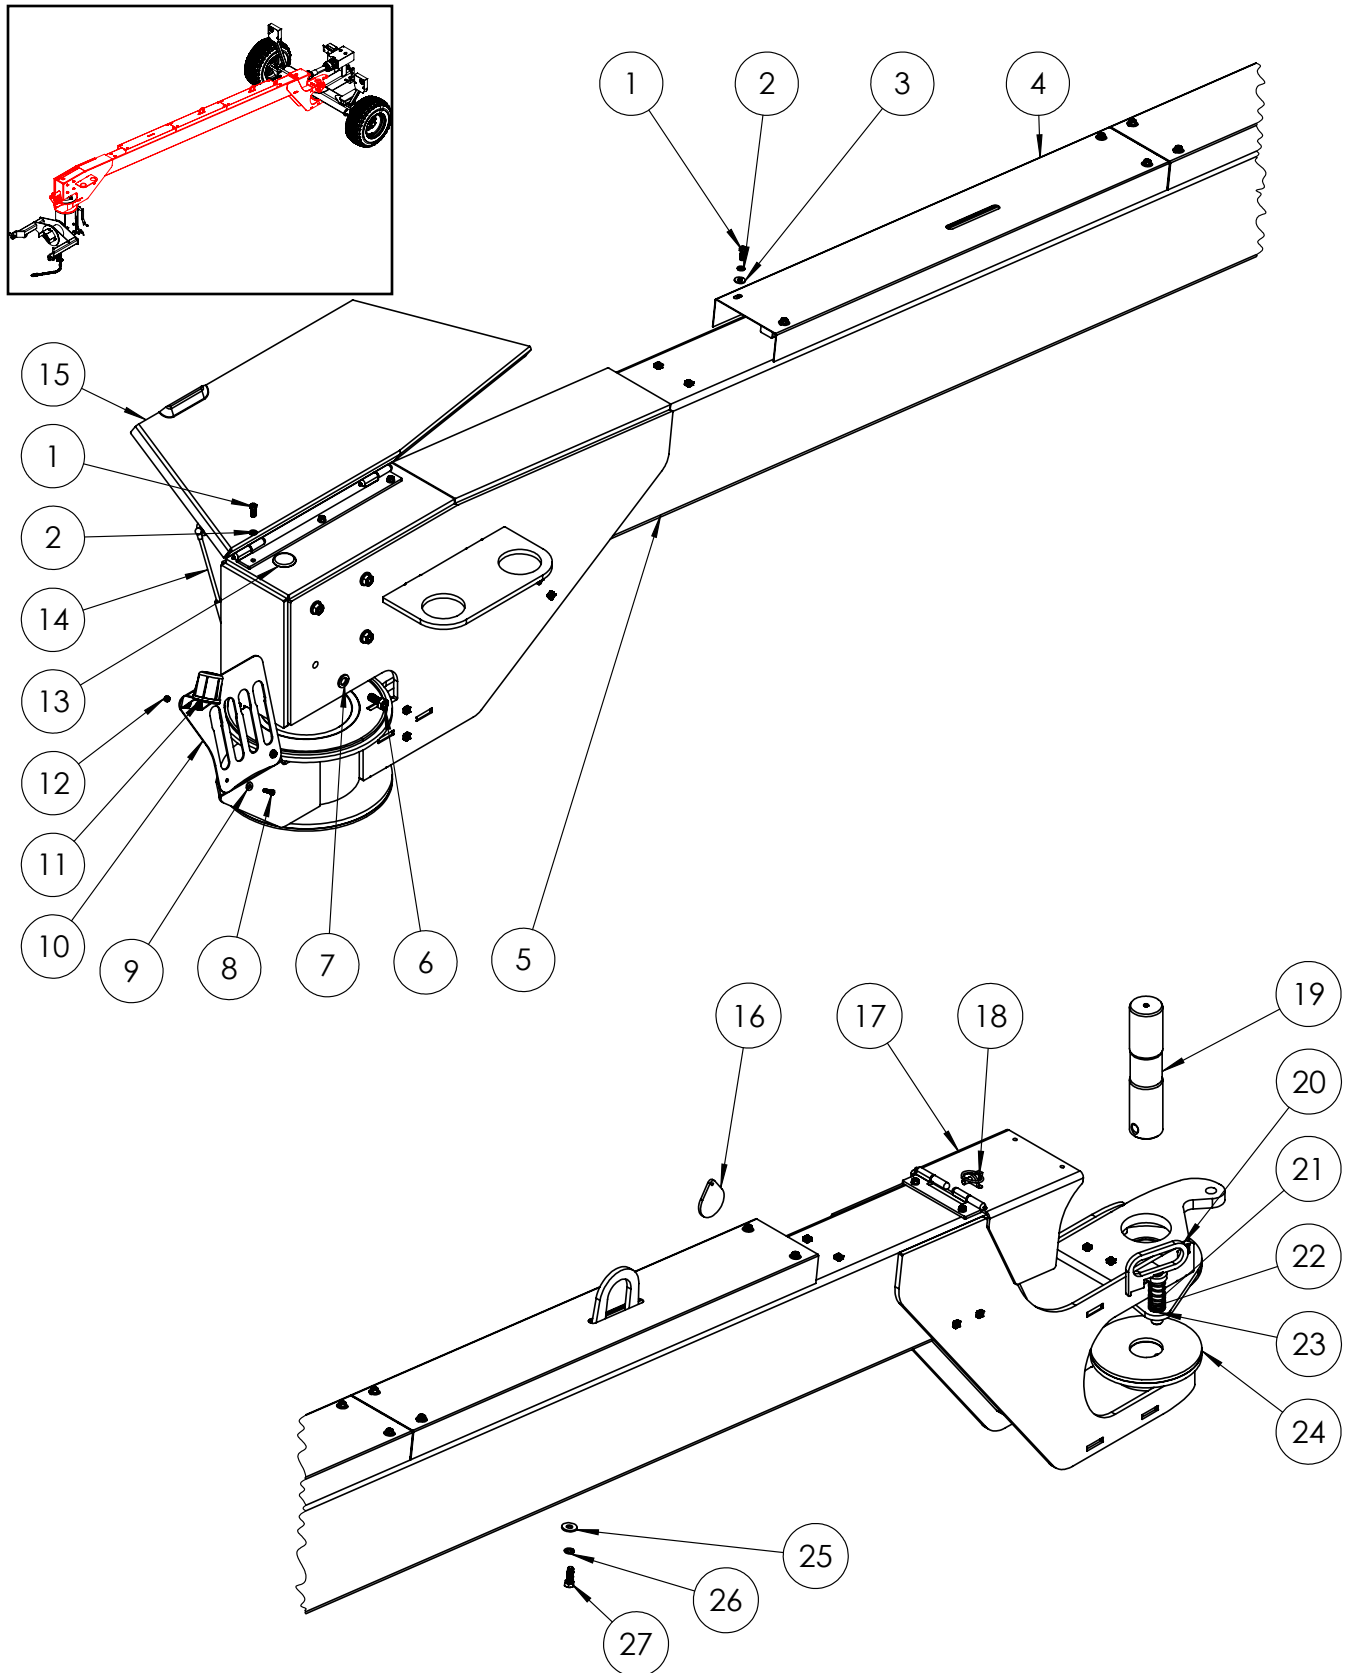

Item	Part #	Description
1	R0130410	Bolt: 3/8"-16 x 1"
2	R0620004	Lock Washer: 3/8"
3	R0540104	Flat Washer: 3/8"
4	PG167001	Hydraulic Hose Guards
5	WM007001	Main Frame
6	R0130815	Bolt: 5/8"-11 x 1-1/2"
7	R0620008	Lock Washer: 5/8"
8	R0130210	Bolt: 1/4"-20 x 1"
9	R0540102	Flat Washer: 1/4"
10	PP010001	Hydraulic Coupler Storage Plate
11	R1701018	Protector: Electrical Plug Holder
12	R0430102	Lock Nut, Nylon: 1/4"
13	R9900001	Plastic Cap: 55mm
14	R9925035	Gas Spring
15	WC007019-01	Gearbox Access Door: Top
16	PP037011	Grease point Access Cover
17	WC007022-01	Driveline Guard: Rear
18	R0805150	Lynch Pin: 7/16" x 1-9/16"
19	PR307001	Axle Pin: 3" x 13-3/4"
20	WC007009	Axle Locking Pin
21	R0915001	Spring: 1-1/2" x 3-1/4"
22	R0803025	Roll Pin: 5/16" x 2-1/2"
23	R0530211	Flat Washer: 1"
24	PM057001	Wear Pad: 10"OD x 3"ID
25	R0540106	Flat Washer: 1/2"
26	R0620006	Lock Washer: 1/2"
27	R0130615	Bolt: 1/2"-13 x 1-1/2"