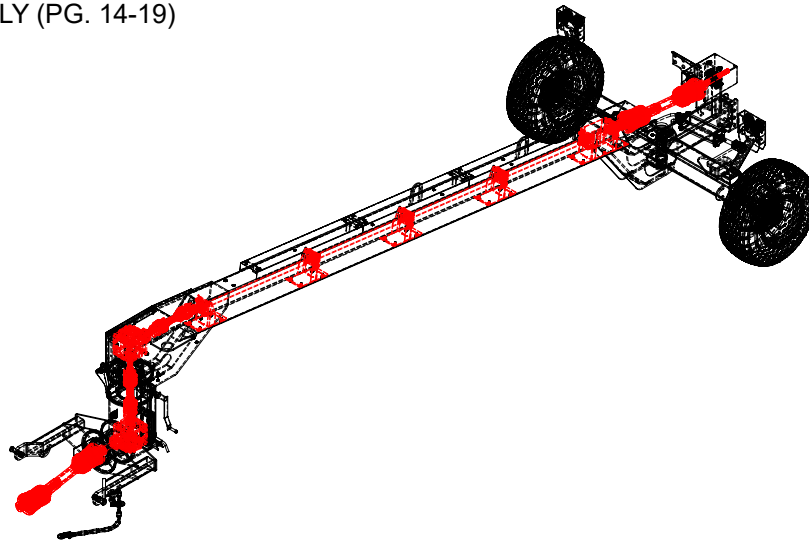

DRIVELINE ASSEMBLY (PG. 14-19)