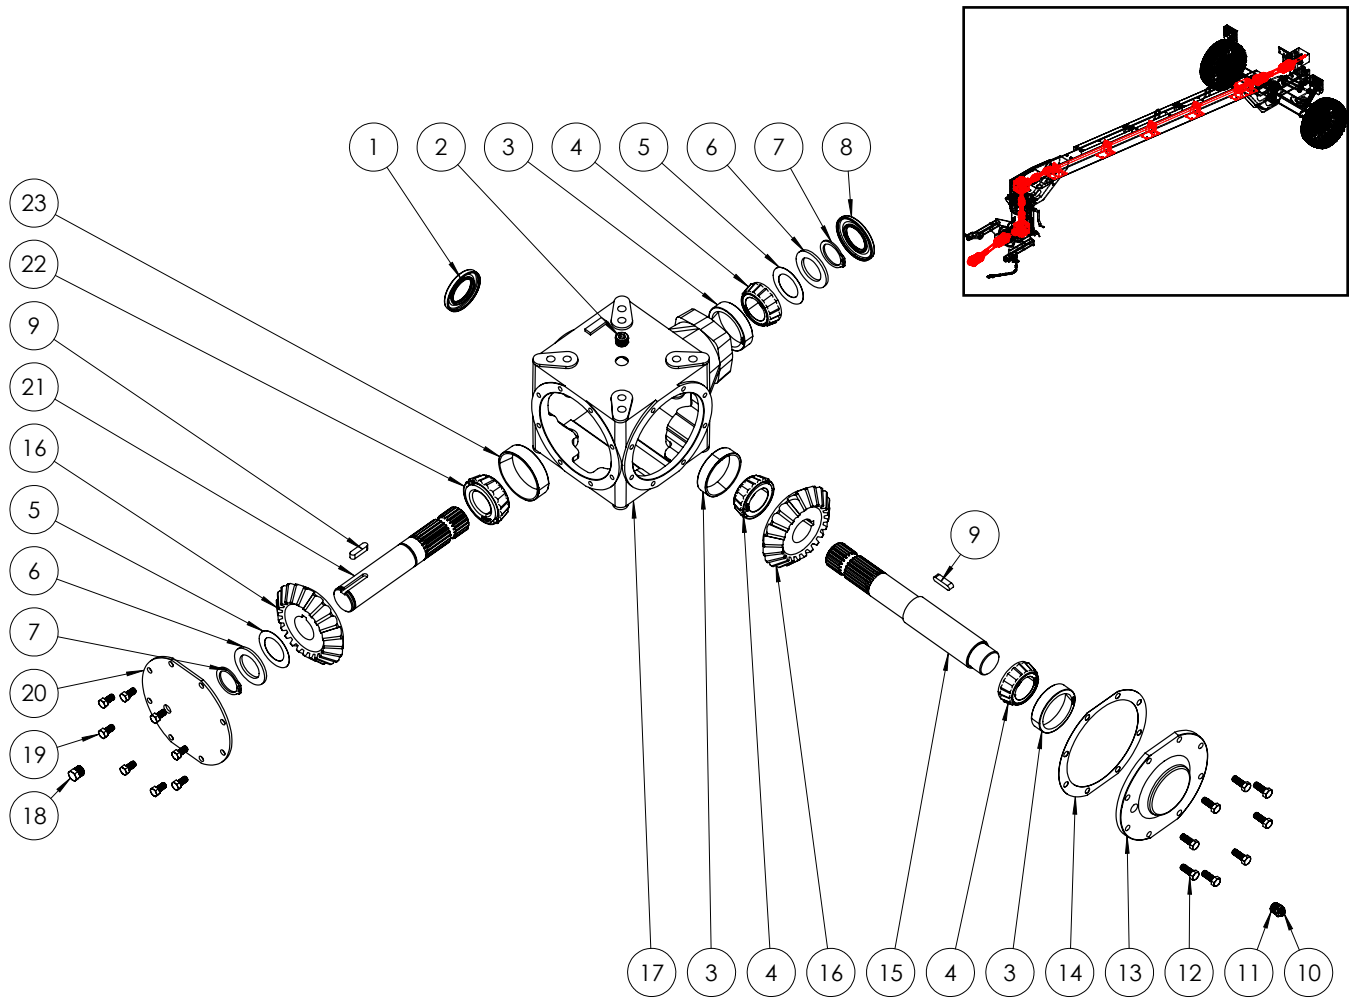

Item	Part #	Description	Reference #	Item	Part #	Description	Reference #
1	N/A	Rotary Shaft Seal	1488-1	13	N/A	Plate	4143-1
2	N/A	Plug	1862-1	14	N/A	Shim	4134-8
3	N/A	Race	25520	15	N/A	Shaft: 14.25"	5127
4	N/A	Tapered Bearing	25581	16	N/A	Gearbox Shell	1018-3
5	N/A	Shim	2855-1	17	N/A	Plug	1872
6	N/A	Washer	2855	18	N/A	Bolt	
7	N/A	Snap Ring	1620	19	N/A	Plate	4134-7
8	N/A	Rotary Shaft Seal	1489-1	20	N/A	Crown Gear	1290
9	N/A	Key	1659	21	N/A	Shaft: 10.25"	5128
10	N/A	Breather Vent	1853	22	N/A	Tapered Bearing	3782
11	N/A	Low Pressure Pipe Fitting	1861	23	N/A	Race	3730
12	N/A	Bolt		*	R9940002	Complete Upper Gearbox