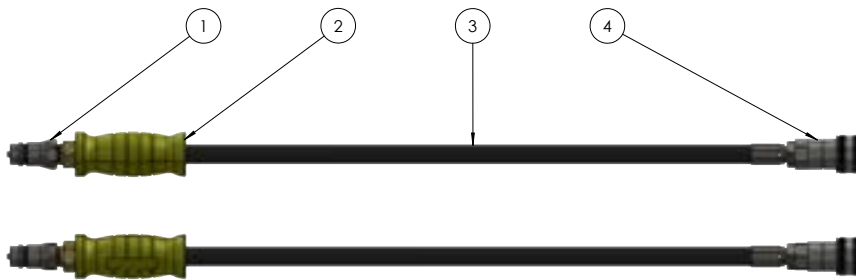

Item	Part #	Description	Reference #
1	R0430108	Lock Nut, Nylon: 5/8"-11	
2	R0130820	Bolt: 5/8"-11 x 2"	
3	WC007011	Driveline Bearing Mount Bracket	
4	R9940004	Transfer Shaft: 1-3/4" x 212"	
5	R1100008-02	Bearing: 1-3/4" bore, 4-Bolt Flange	UCF209-112D1
6	WC007018	Driveline Rear Bearing Bracket	

Item	Part #	Description	Reference #
1	R9940008	Yoke	55261-1841
2	R9940009	Center Housing	55251-1599
3	KG900001	Cross Kit	03-15307
4	R9902017	Inner Guard	96-28386
5	R9902015	Outer Guard	97-28386
*	R9940005	Complete Rear Driveline	

Item	Part #	Description	Seal Kit #
1	R1802045	Elbow, Restrictor, 90°: #6 MORFS - #8 MORB	
2	R1941201-01	Cylinder, Tie-Rod: 4" x 12"	KR100008
3	R1802007	Elbow, 90°: #6 MORFS - #8MORB	
4	X1310369	Hydraulic Hose:	
5	X1310384	Hydraulic Hose:	
6	R1899012	Grip, Hydraulic Hose: Red	
7	R1805001	Male Quick Connect: #8 FPT	

Item	Part #	Description
1	R1805001	Male Quick Connect
2	R1899010	Handle Grip: Blue
3	X1330384	32' Hydraulic Hose: #8MPT - #8 MPT
4	R1805004	Female Coupling
5	R1611801	Snap Ring: 1-3/16"

Item	Part #	Description
1	R1805001	Male Quick Connect
2	R1899011	Handle Grip: Green
3	X1330387	32'-3" Hydraulic Hose: #8MPT - #8 MPT
4	R1805004	Female Coupling
5	R1611801	Snap Ring: 1-3/16"