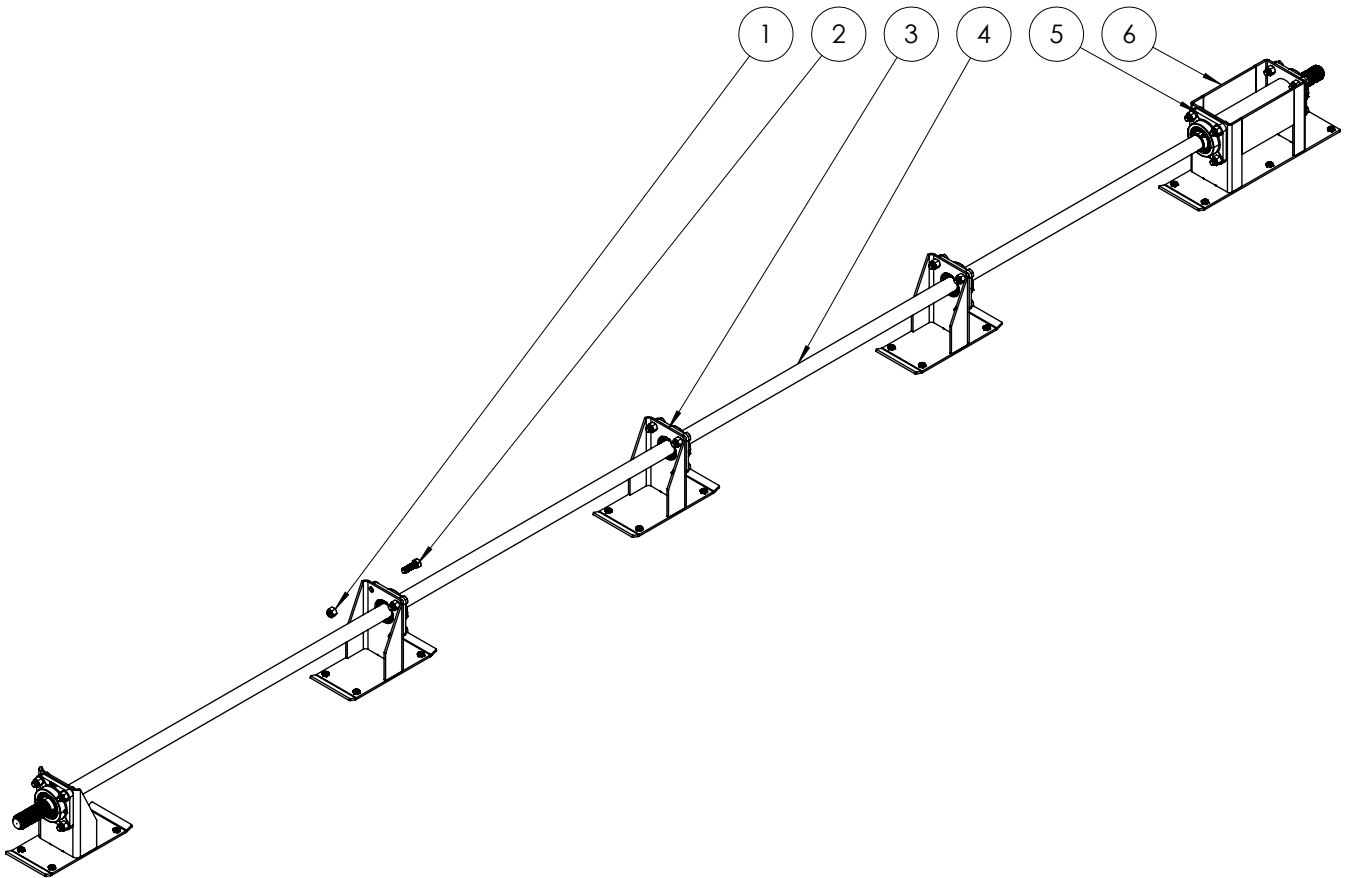

Item	Part #	Description	Reference #
1	R0430108	Lock Nut, Nylon: 5/8"-11	
2	R0130820	Bolt: 5/8"-11 x 2"	
3	WC007011	Driveline Bearing Mount Bracket	
4	R9940004	Transfer Shaft: 1-3/4" x 212"	
5	R1100008-02	Bearing: 1-3/4" bore, 4-Bolt Flange	UCF209-112D1
6	WC007018	Driveline Rear Bearing Bracket