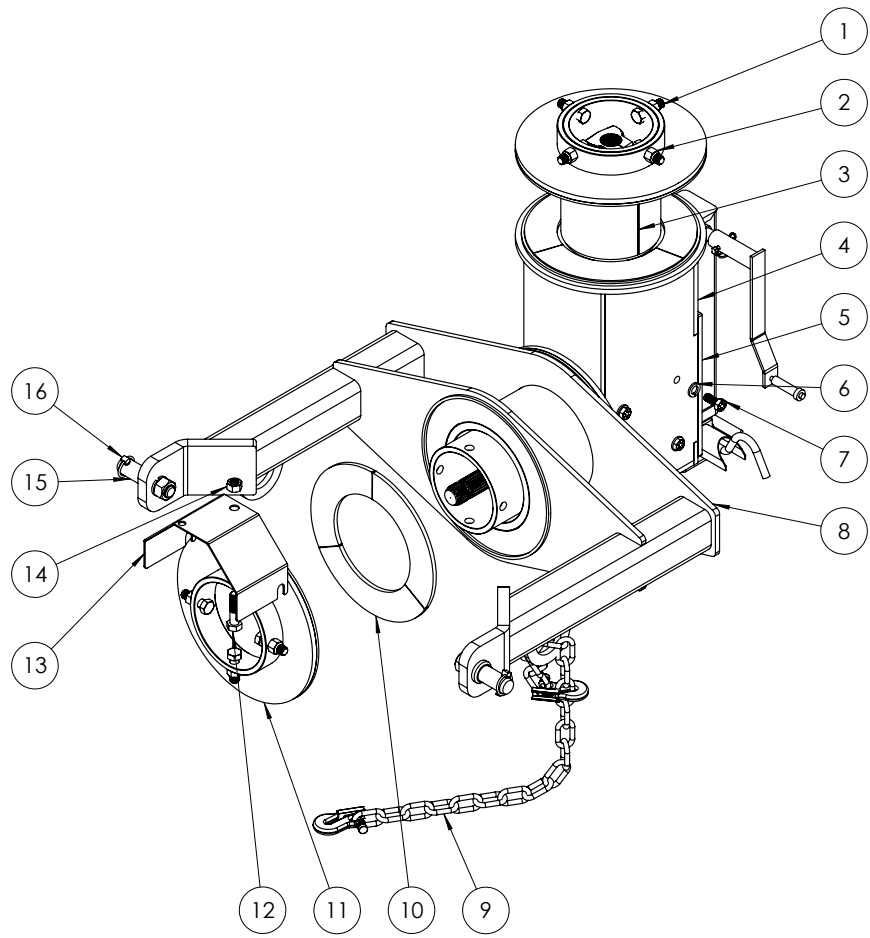

Item	Part #	Description
1	R0130925	Bolt: 3-4"-10 x 2-1/2"
2	R0430109	Lock Nut, Nylon: 3/4"-10
3	PM027001	Wear Cylinder: 8"ID x 8"L
4	WC007001	Gearbox Mount Box
5	PP05029-01	Jack Mount Plate
6	R0620008	Lock Washer: 5/8"
7	R0130815	Bolt: 5/8"-11 x 1-1/2"
8	WC007003	Hookup Component
9	R9910001	Safety Chain: 3/8" x 60", Grd. 70
10	PM057002	Wear Pad: 1/3 Circle
11	WC007004	Swivel Retainer
12	R0130930	Bolt: 3/4"-10 x 3"
13	PP017007	Guard: Front Driveline
14	R0330109	Nut: 3/4"-10
15a	R0811338	Lift Arm Pin: 1-1/8" x 6-1/4", Category 2
15b	R0815338	Lift Arm Pin: 1-7/16" x 5-3/4", Category 3
16	R0805150	Lynch Pin: 7/16" x 1-9/16"
17	R9919001	Flush Mount Paddle Handle Latch
18	WC007007-01	Gearbox Access Door
19	R0620004	Lock Washer: 3/8"
20	R0130410	Bolt: 3/8"-16 x 1"
21	R0620006	Lock Washer: 1/2"
22	R0130615	Bolt: 1/2"-13 x 1-1/2"
23	R9909008	Jack: 10K

Item	Part #	Description	Reference #
1	WC007020-01	Light Bracket: Left	
2	R0805150	Lynch Pin: 7/16" x 1-9/16"	
3	PP017003	Driveline Guard	
4	N/A	Electrical (See Page 23)	
5	WC007008	Electrical Plug Mount Bracket	
6	R0430104	Lock Nut, Nylon: 3/8"-16	
7	WC007002	Axle Frame	
8	WC007021-01	Light Bracket: Right	
9	PP037027-01	Front Light Guard	
10	R0130410	Bolt: 3/8"-16 x 1"	
11	R0620004	Lock Washer: 3/8"	
12	R0510104	Flat Washer: 3/8"	
13	R0130650	Bolt: 1/2"-13 x 5"	
14	PB307001	Spindle Sleeve Bushing	
15	R9903008-01	Hub/Spindle Assembly (See Page 10)	
16	KW100008	Wheel/Tire Assembly	
16 a	R9908009	Wheel: 8" - 8-Bolt, 1-1/8" offset	
16 b	R9907001	Tire: 320/70R15	
17	R0430106	Lock Nut, Nylon: 1/2"-13	
18	R0540102	Flat Washer: 1/4"	
19	R0130210	Bolt: 1/4"-20 x 1"	
20	PP017006	Washer: 1-3/4"ID x 2-1/2"OD	
21	R1618001	External Snap Ring: 1-3/4"	
22	R9940001	Connection Shaft: 1-3/4" x 14"	
23	R0430108	Lock Nut, Nylon: 5/8"-11	
24	R1100008-02	Bearing/Flange: 1-3/4" bore, 4-Bolt	UCF209-112D1
25	R0130830	Bolt: 5/8"-11 x 3"	