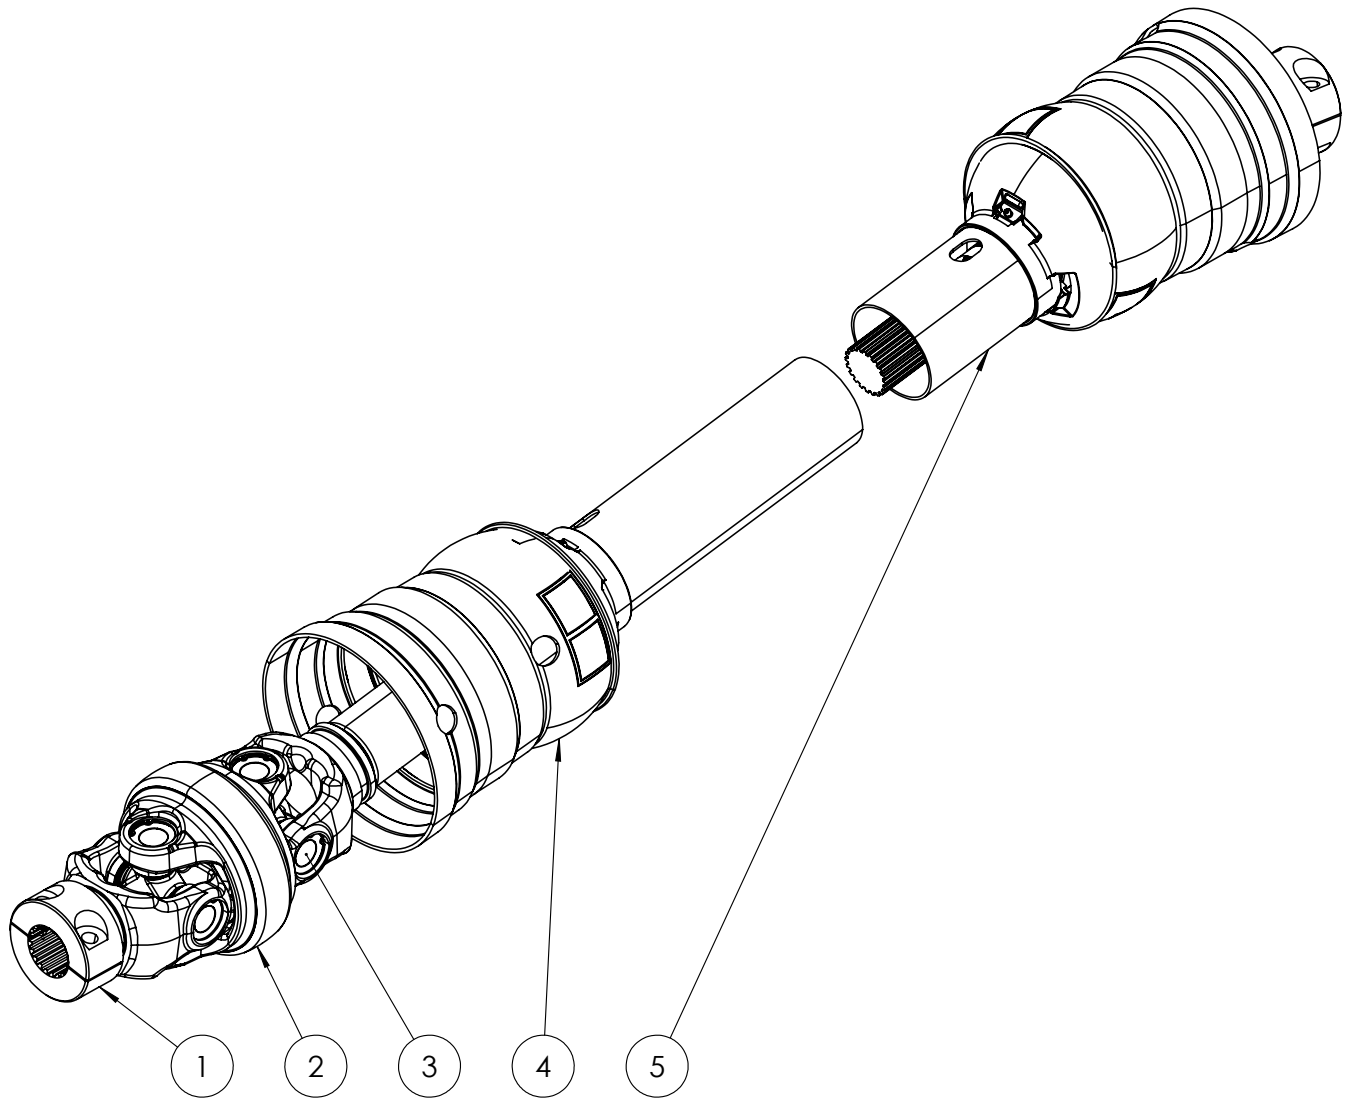

Item	Part #	Description	Reference #	Item	Part #	Description	Reference #
1	N/A	Rotary Shaft Seal	1488-1	13	N/A	Plate	4143-1
2	N/A	Plug	1862-1	14	N/A	Shim	4134-8
3	N/A	Race	25520	15	N/A	Shaft: 14.25"	5127
4	N/A	Tapered Bearing	25581	16	N/A	Gearbox Shell	1018-3
5	N/A	Shim	2855-1	17	N/A	Plug	1872
6	N/A	Washer	2855	18	N/A	Bolt	
7	N/A	Snap Ring	1620	19	N/A	Plate	4134-7
8	N/A	Rotary Shaft Seal	1489-1	20	N/A	Crown Gear	1290
9	N/A	Key	1659	21	N/A	Shaft: 10.25"	5128
10	N/A	Breather Vent	1853	22	N/A	Tapered Bearing	3782
11	N/A	Low Pressure Pipe Fitting	1861	23	N/A	Race	3730
12	N/A	Bolt		*	R9940002	Complete Upper Gearbox	

Item	Part #	Description	Reference #	Item	Part #	Description	Reference #
1	N/A	Rotary Shaft Seal	1488-1	13	N/A	Plate	4143-1
2	N/A	Plug	1862-1	14	N/A	Shim	4134-8
3	N/A	Race	25520	15	N/A	Shaft: 14.25"	5127
4	N/A	Tapered Bearing	25581	16	N/A	Gearbox Shell	1018-3
5	N/A	Shim	2855-1	17	N/A	Plug	1872
6	N/A	Washer	2855	18	N/A	Bolt	
7	N/A	Snap Ring	1620	19	N/A	Plate	4134-7
8	N/A	Rotary Shaft Seal	1489-1	20	N/A	Crown Gear	1290
9	N/A	Key	1659	21	N/A	Shaft: 17.27"	5128-1
10	N/A	Breather Vent	1853	22	N/A	Tapered Bearing	3782
11	N/A	Low Pressure Pipe Fitting	1861	23	N/A	Race	3730
12	N/A	Bolt		*	R9940003	Complete Lower Gearbox	

Item	Part #	Description	Reference #
1	R0430108	Lock Nut, Nylon: 5/8"-11	
2	R0130820	Bolt: 5/8"-11 x 2"	
3	WC007011	Driveline Bearing Mount Bracket	
4	R9940004	Transfer Shaft: 1-3/4" x 212"	
5	R1100008-02	Bearing: 1-3/4" bore, 4-Bolt Flange	UCF209-112D1
6	WC007018	Driveline Rear Bearing Bracket	