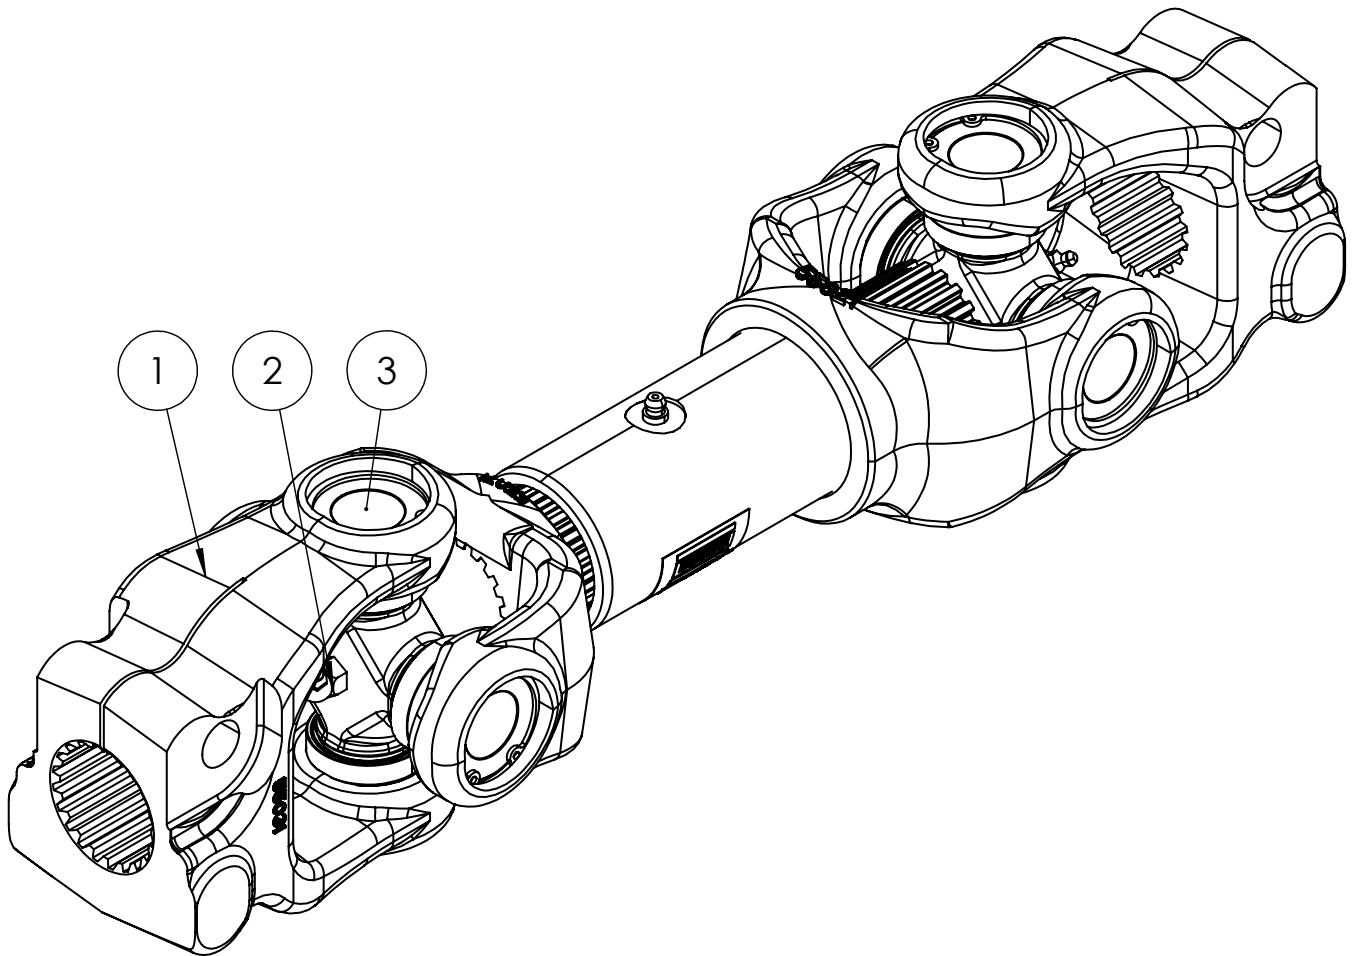

Item	Part #	Description	Reference #
1	R9940007	Yoke	55030-1000
2	N/A	Grease Zerk: 1/8" NPT	
3	KG900001	Cross Kit	03-15307
4	R9940006	Complete Driveline