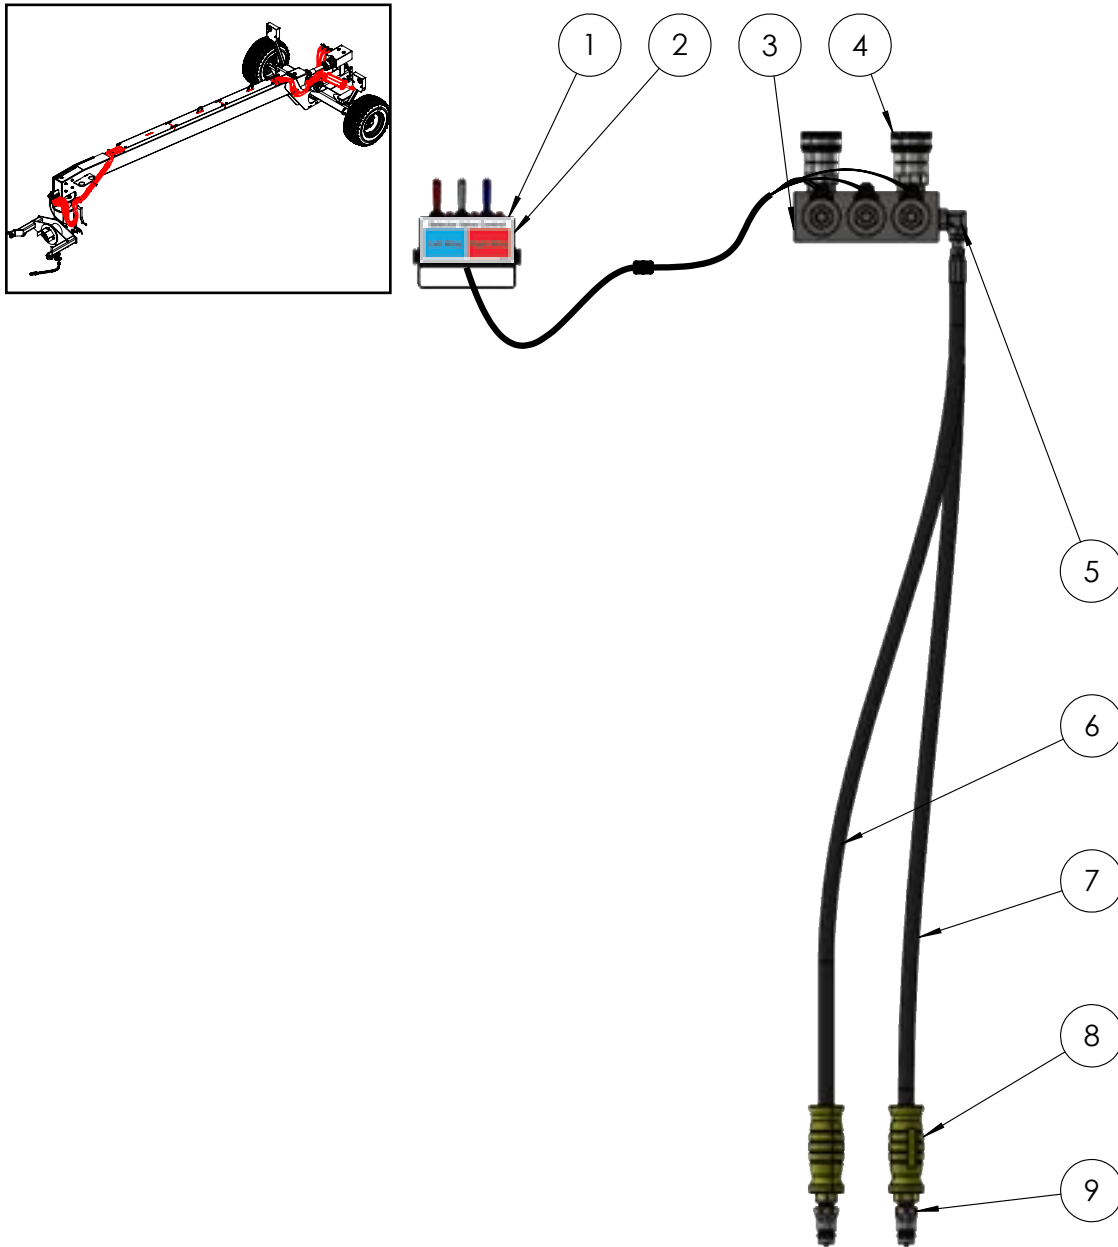

Item	Part #	Description	Reference #
1	R0430108	Lock Nut, Nylon: 5/8"-11	
2	R0130820	Bolt: 5/8"-11 x 2"	
3	WC007011	Driveline Bearing Mount Bracket	
4	R9940004	Transfer Shaft: 1-3/4" x 212"	
5	R1100008-02	Bearing: 1-3/4" bore, 4-Bolt Flange	UCF209-112D1
6	WC007018	Driveline Rear Bearing Bracket	

Item	Part #	Description	Seal Kit #
1	R1802045	Elbow, Restrictor, 90°: #6 MORFS - #8 MORB	
2	R1941201-01	Cylinder, Tie-Rod: 4" x 12"	KR100008
3	R1802007	Elbow, 90°: #6 MORFS - #8MORB	
4	X1310369	Hydraulic Hose:	
5	X1310384	Hydraulic Hose:	
6	R1899012	Grip, Hydraulic Hose: Red	
7	R1805001	Male Quick Connect: #8 FPT	

Item	Part #	Description
1	R1805001	Male Quick Connect
2	R1899010	Handle Grip: Blue
3	X1330384	32' Hydraulic Hose: #8MPT - #8 MPT
4	R1805004	Female Coupling
5	R1611801	Snap Ring: 1-3/16"

Item	Part #	Description
1	R1805001	Male Quick Connect
2	R1899011	Handle Grip: Green
3	X1330387	32'-3" Hydraulic Hose: #8MPT - #8 MPT
4	R1805004	Female Coupling
5	R1611801	Snap Ring: 1-3/16"

Item	Part #	Description
1	R1805001	Male Quick Connect
2	R1899013	Handle Grip: Yellow
3	X1330381	31'-9" Hydraulic Hose: #8MPT - #8 MPT
4	R1805004	Female Coupling
5	R1611801	Snap Ring: 1-3/16"

Item	Part #	Description
1	R1806030	Selector Valve Control
2	R9913146	Decal: Selector Valve
3	R1803014	Selector Valve
4	R1805004	Female Coupling
5	R1802007	Elbow, 90°: #6 MORFS - #8MORB
6	X1310381	31'-9" Hydraulic Hose: #8 MPT - #6 FORFSX
7	X1310381	31'-9" Hydraulic Hose: #8 MPT - #6 FORFSX
8	R1899013	Handle Grip: Yellow
9	R1805001	Male Quick Connect