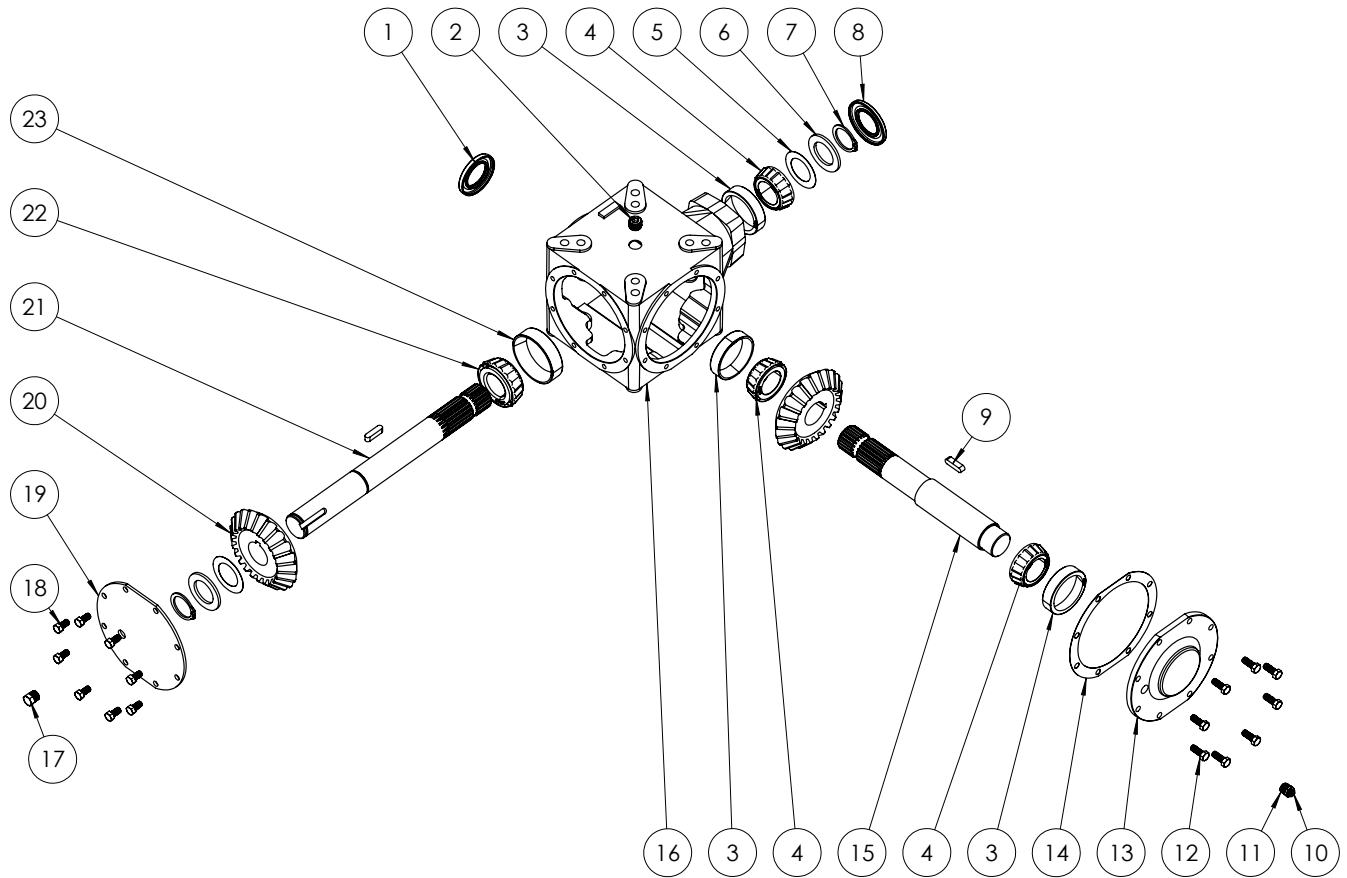

Item	Part #	Description	Reference #	Item	Part #	Description	Reference #
1	N/A	Rotary Shaft Seal	1488-1	13	N/A	Plate	4143-1
2	N/A	Plug	1862-1	14	N/A	Shim	4134-8
3	N/A	Race	25520	15	N/A	Shaft: 14.25"	5127
4	N/A	Tapered Bearing	25581	16	N/A	Gearbox Shell	1018-3
5	N/A	Shim	2855-1	17	N/A	Plug	1872
6	N/A	Washer	2855	18	N/A	Bolt	
7	N/A	Snap Ring	1620	19	N/A	Plate	4134-7
8	N/A	Rotary Shaft Seal	1489-1	20	N/A	Crown Gear	1290
9	N/A	Key	1659	21	N/A	Shaft: 17.27"	5128-1
10	N/A	Breather Vent	1853	22	N/A	Tapered Bearing	3782
11	N/A	Low Pressure Pipe Fitting	1861	23	N/A	Race	3730
12	N/A	Bolt		*	R9940003	Complete Lower Gearbox