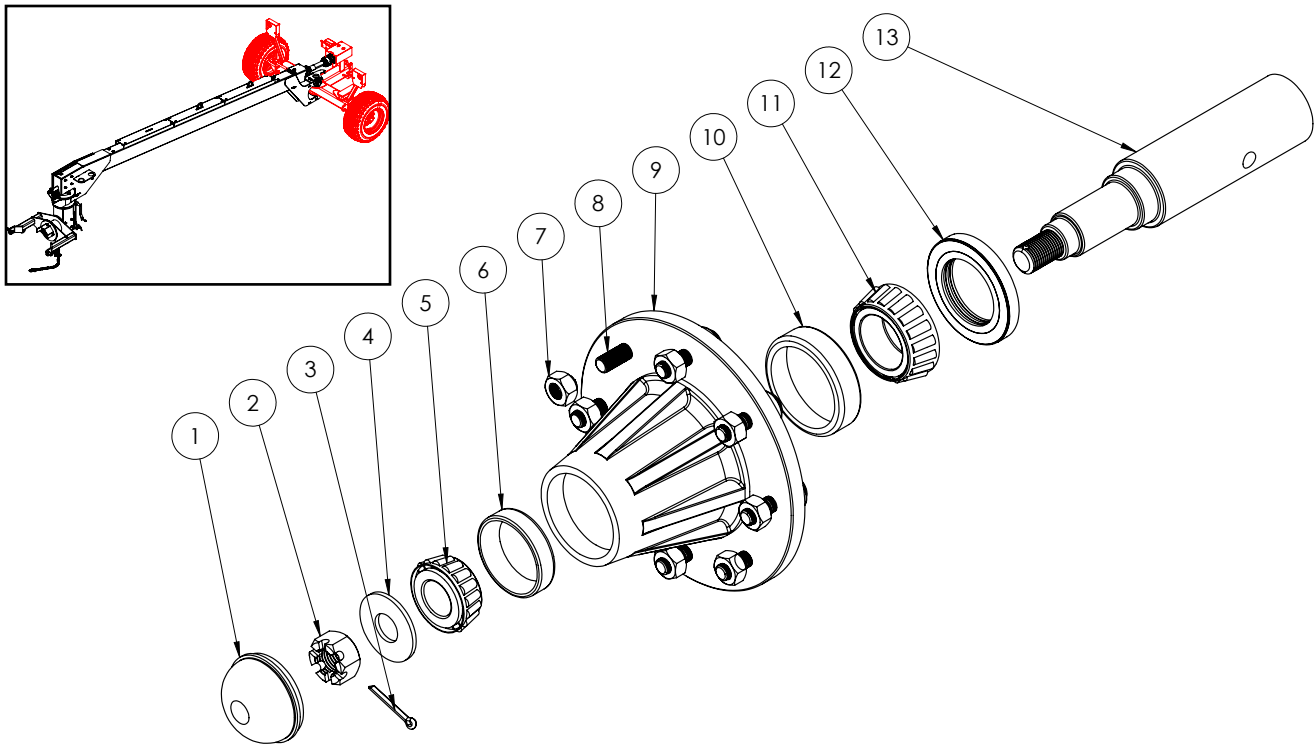

Item	Part #	Description	Reference #
1	R9906004	Dust Cap	DC-17
2	R1410001	Nut, Castle, Fine: 1"	
3	R1618900	Cotter Pin: 3/16" x 2"	
4	R0590100	Washer, Flat, Hardened: 1"	
5	R1100017	Bearing, Tapered: Outer	2790
6	R1200005	Race: Outer	2720
7	R0350107	Nut, Lug, Fine: 9/16"	
8	R0150723	Studded Bolt, Fine: 9/16" x 2-1/2"	
9	R9905006-01	Hub, Cast: Includes Races	
10	R1200006	Race: Inner	3720
11	R1100018	Bearing, Tapered: Inner	3780
12 a	R1300001	Grease seal, Single Lip	SE-17
12 b	R1300001-02	Grease seal, Labyrinth	
13	N/A	Spindle	
14	R9903008-11	Complete Hub/Spindles Assembly: 8-Bolt, 2-1/2" Spindle	
Bearing Kits			
*	KB100002	Premium (Bronze) Rebuild Kit: Includes Items 5,6,10,11,12a	
**	KB100002-11	Premium (Silver) Rebuild Kit: Includes Items 5,6,10,11,12b	
***	KB100002-12	Premium (Gold) Rebuild Kit: Includes Items 1-6, 10,11,12b