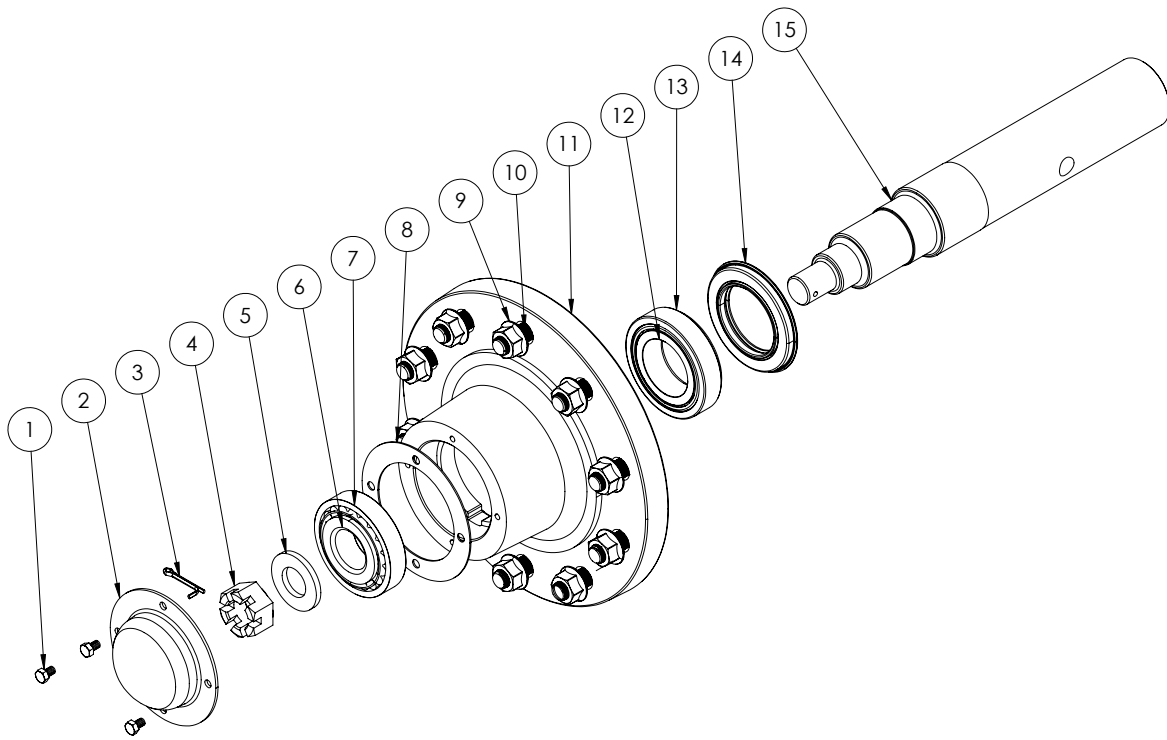

Item	Part #	Description	Reference #
1	N/A	Bolt: 5/16" x 1/2"	
2	R9906005	Dust Cap	
3	R1618900	Cotter Pin: 3/16" x 2"	
4	R1413001	Castle Nut, Fine: 1-1/4"	
5	R0590113	Washer, Flat: 1-1/4"	
6	R1100001	Bearing, Tapered: Outer	460
7	R1200000	Race: Outer	453A
8	R1300010	Gasket, Rubber	
9	R0350109	Nut, Lug, Fine: 3/4"	
10	R0150926	Studded Bolt: 3/4" x 2-5/8"	
11	N/A	Hub, Cast	
12	R1100002	Bearing, Tapered: Inner	39585
13	R1200001	Race: Inner	39520
14 a	R1300000-01	Grease Seal: Single Lip	SE-48
14 b	R1300000-02	Grease Seal: Labyrinth	
15	N/A	Spindle: 3"	
16	R9903009-01	Complete Hub/Spindle Assembly: 10-Bolt, 3" Spindle	
Bearing Kits			
*	KB100000	Premium (Bronze) Rebuild Kit: Includes Items 6,7,12,13,14a	
*	KB100000-11	Premium (Silver) Rebuild Kit: Includes Items 6,7,12,13,14b	
**	KB100000-12	Premium (Gold) Rebuild Kit: Includes Items 2-8,12,13,14b