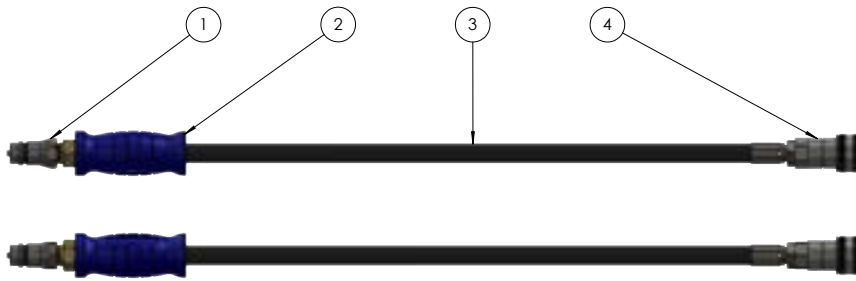

Item	Part #	Description
1	R1805001	Male Quick Connect
2	R1899010	Handle Grip: Blue
3	X1330384	32' Hydraulic Hose: #8MPT - #8 MPT
4	R1805004	Female Coupling
5	R1611801	Snap Ring: 1-3/16"