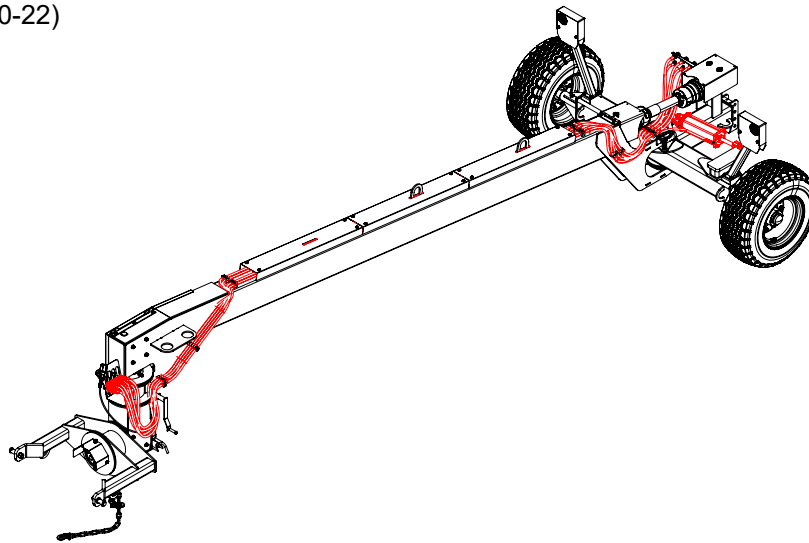

HYDRAULICS (PG. 20-22)