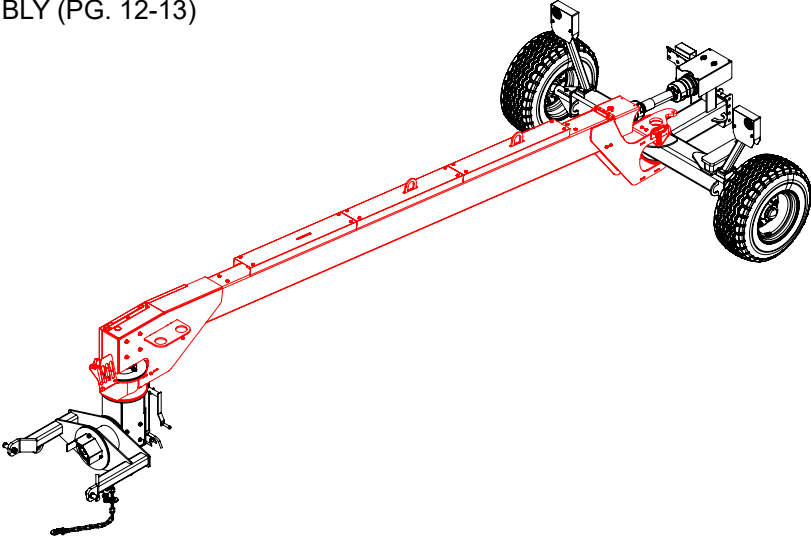

MAIN FRAME ASSEMBLY (PG. 12-13)